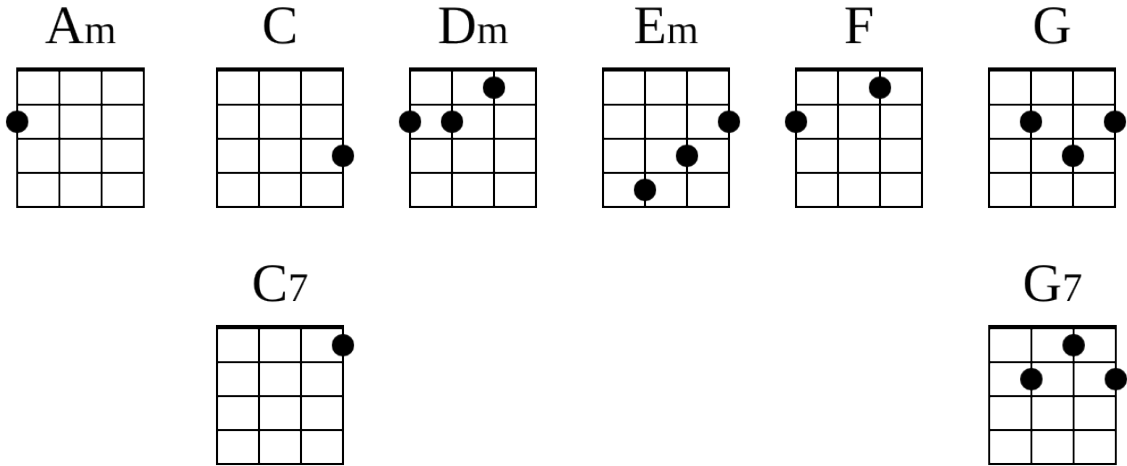

**Simsbury Public Library
Teen Ukulele Program
Summer 2022**

Chords

Strumming Patterns

- D → Full down strum
- U → Full up strum
- d → Pluck just the 4th string lightly
- ^ → Emphasize this beat

	1	&	2	&	3	&	4	&	1	&	2	&	3	&	4	&
Single Strum:	D		D		D		D		D		D		D		D	
Regular Strum:	D		D	U		U	D	U	D		D	U		U	D	U
2-Step Strum: (weak beat strum)	d		D	U	d		D	U	d		D	U	d		D	U
Hey Soul Sister Strum (1/2 time)	d		D		D	U	D	U	d		D		D	U	D	U